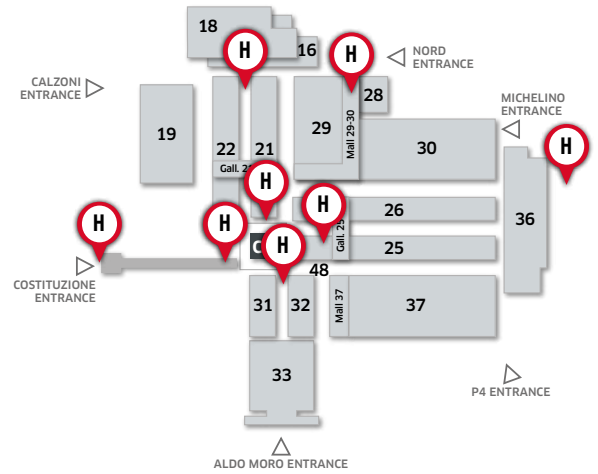

22-26 / 09 / 2025

8 Ledwall located in:

- Piazza Costituzione
- Costituzione Entrance
- Mall 29/30
- Michelino Entrance
- Services Centre glass wall facing halls pad 21/22
- Services Centre glass wall facing halls 25/26
- Services Centre glass wall facing halls 31/32
- Connection hallway between halls 21/22 and halls 16/18

Price:

- 7 runs per hour in 7 locations (except for Piazza Costituzione) + 4 TYPE A SIGNS **€ 5,500.00**
- 14 runs per hour in 7 locations (except for Piazza Costituzione) + 6 TYPE A SIGNS **€ 6,500.00**
- 14 runs per hour in all 8 locations + 6 TYPE A SIGNS **€ 10,000.00**

ADVERTISING POSITIONS MAP

VIDEO ADVERTISEMENT SPECIFICS

Length: **25"**
 Dimensions: **16:9**
 Resolution: **1280x720**
 File: **MPEG4 (VIDEO) - CODEC H264 - BITRATE between 8 and 15 MBTS**

The advertising materials must be **made up by and at the expense of the Exhibitor.**

Services Centre glass wall facing halls 25/26

Connection hallway between halls 21/22 and halls 16/18

Services Centre glass wall facing halls 31/32

Michelino Entrance